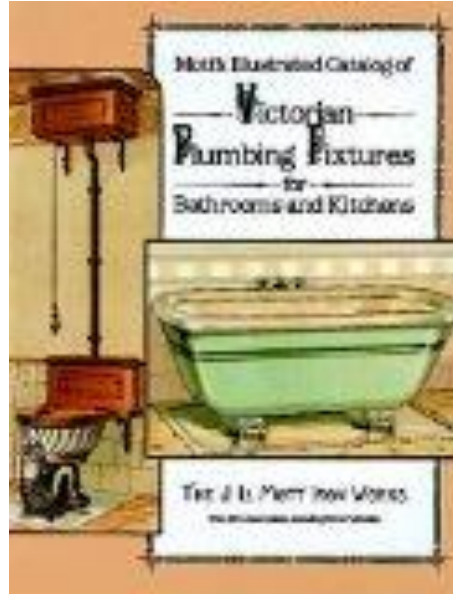

Antique Plumbing

More Coming Soon!!

**Fold-away yacht bathroom sink and cabinet 1880's era.
Cabinet attaches to wall for stability
Ceramic sink and basin with soap holder
Still operational
Quarter sawn oak**

3 station antique shop sink, just taken out of service, works great very good condition

This cute little claw foot tub is available. It's very small. Could be a most charming accent

Architectural Global Network