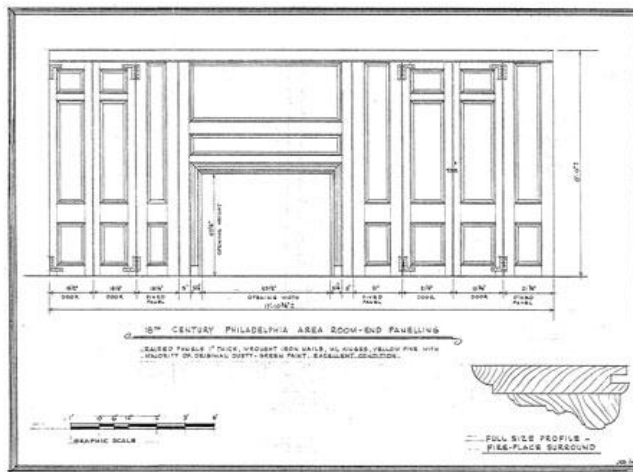

Architectural Antiques
Room Ends
Also called Chimney Breasts

Chimney Breast

9' high x 19' wide

Firebox is 46" high x 45 1/2" wide

Chimney Breast

This Chimney Breast appears on my web site, gallery page: www.architecturalsalvagenetwork.net

18th Century Room End from The Philadelphia area.

Raised Panels, 1" thick Yellow Pine

Wrought Iron Nails, HL Hinges.

The original paint is a Dusty Green.

Height 8'0", Width 17' 10 3/4"

Firebox is 53 1/2" wide, 43 1/4" high
excellent condition

This room end is from The Cherry Street Tavern Room end, where the founding fathers used to have lunch

The Cherry Street Tavern 18th Century Room End

Height 100" including cornice

Width: 127"

The firebox measures 53" wide x 42" high

Detached Single Door (pictured to the left of the Room End) is 76 1/2" x 18 1/2"

left door is 25 x 76; right door is 26 x 76 3/4"

The panels: a single raised panel; beautiful Crown

Primitive 18th Century Room End - very Scrubbed Pine